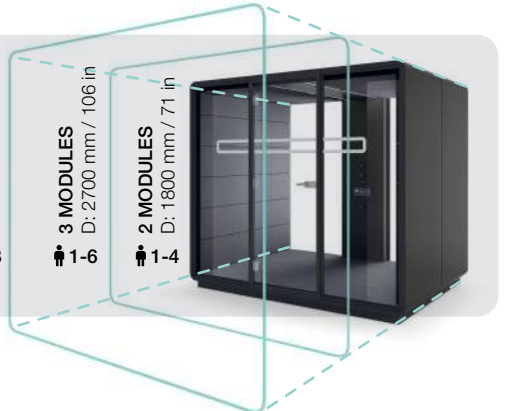

AVAILABLE TRIM VERSIONS FOR **HUSHMEET.L**

4 MODULES
D: 3600 mm / 142 in
1-8

3 MODULES
D: 2700 mm / 106 in
1-6

2 MODULES
D: 1800 mm / 71 in
1-4